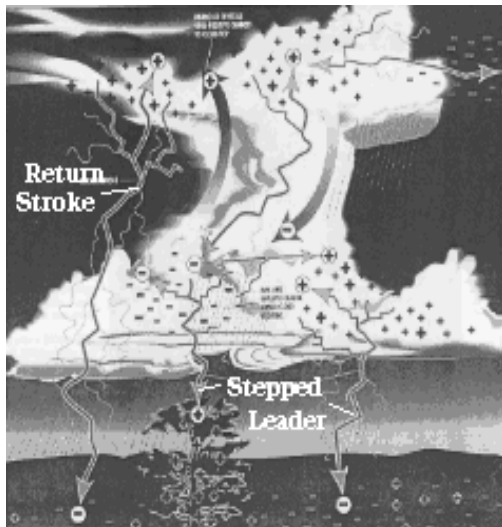

SEVERE WEATHER

Where does weather occur?

What causes the weather?

Thunderstorms

Lightning

giant spark, rush of electrons from one place to another
motion of dust, hail, rain and other particles, cause a release of
negative charges which build up and then "flash"

Lightning strikes the Earth, 100 times per second
About 100 deaths occur each year just in the United States
The energy in one lightning storm equals 10 atom bombs

Hail and Sleet

Sleet is when rain passes through a cold part of the atmosphere and freezes

Hail starts as rain at the top of a thundercloud, freezes and starts falling, an updraft in the cloud brings it upward and refreezes making it larger, Different cycles will produce different sizes of hail

Tornadoes

Violent and destructive whirlwind

Moves over narrow path

Speeds up to 300 mph

**Counterclockwise in northern hemisphere, clockwise
in southern hemisphere**

Lasts less than 1 hour, moving about 20 miles