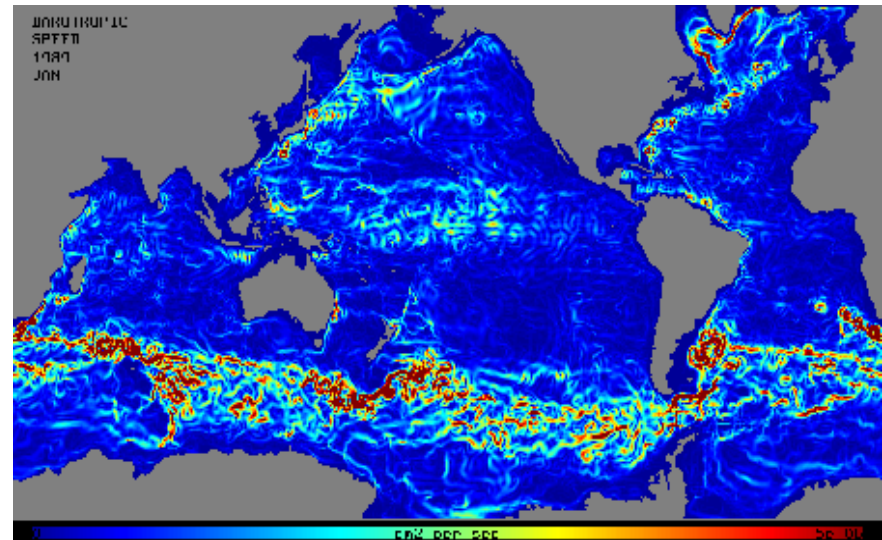

SEVERE WEATHER

Where does weather occur?

What causes the weather?

Thunderstorms

Lightning

**giant spark, rush of electrons from one place to another
motion of dust, hail, rain and other particles, cause a release of
negative charges which build up and then "flash"**

**Lightning strikes the Earth, 100 times per second
About 100 deaths occur each year just in the United States
The energy in one lightning storm equals 10 atom bombs**

Hail and Sleet

Sleet is when rain passes through a cold part of the atmosphere and freezes

Tornadoes

Violent and destructive whirlwind

Moves over narrow path

Speeds up to 300 mph

**Counterclockwise in northern hemisphere, clockwise
in southern hemisphere**

Lasts less than 1 hour, moving about 20 miles